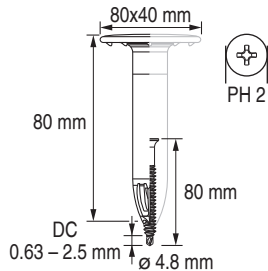

2059139
22.01.2014

S-IDP 4.8S/8040x120

2045830

Rostfrei/Inox/Stainless

2059139